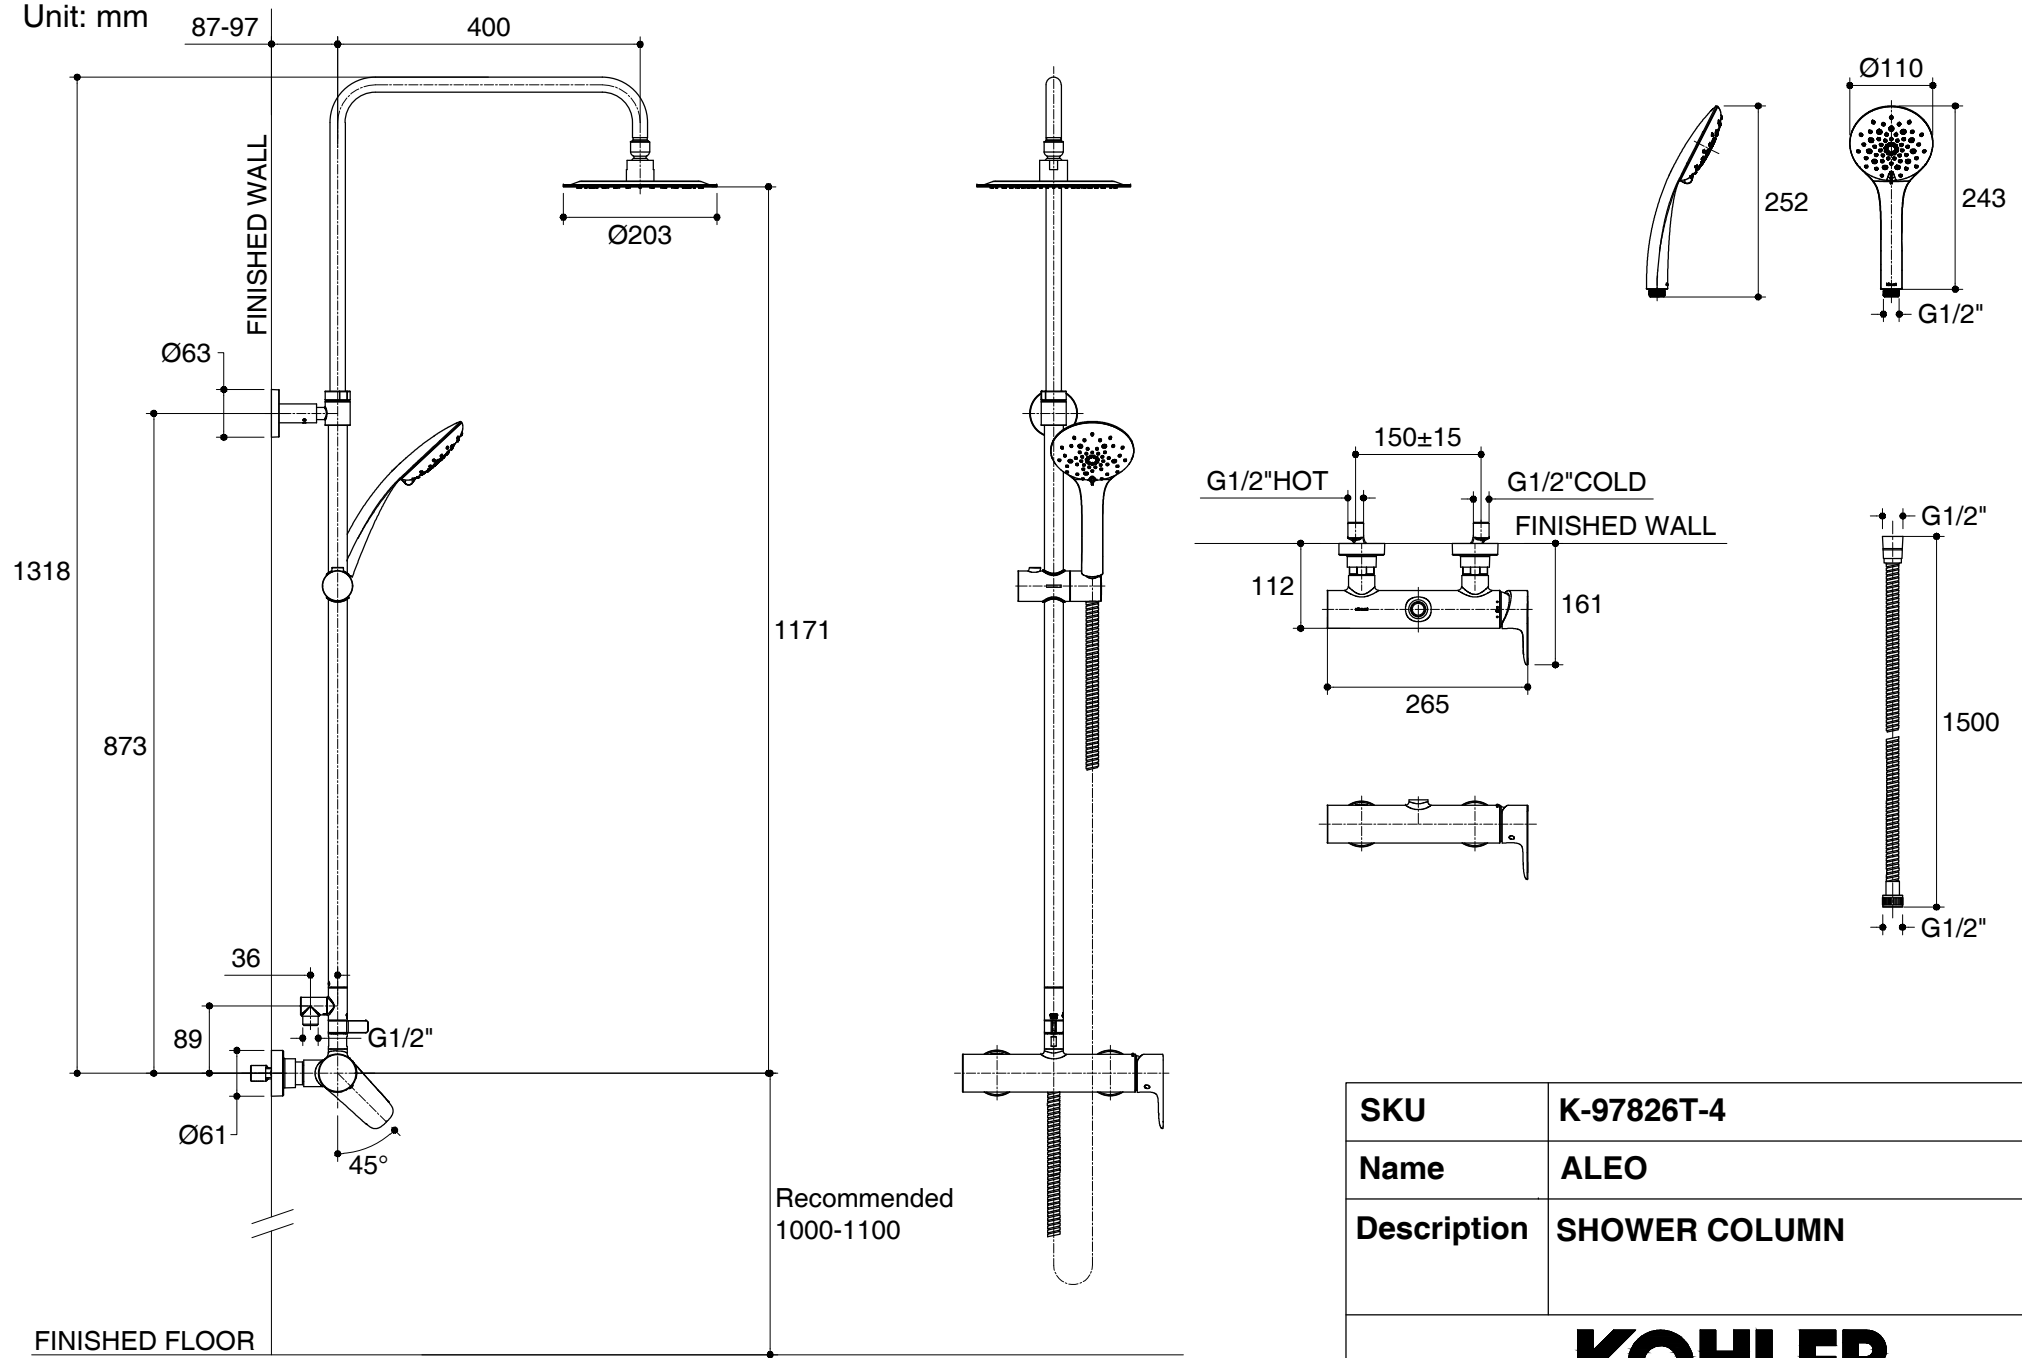

Dimensions are approximate.

Unit: mm

SKU	K-97826T-4
Name	ALEO
Description	SHOWER COLUMN

KOHLER

*The recommended dimension for installation can be adjusted according to user preferences and layout.